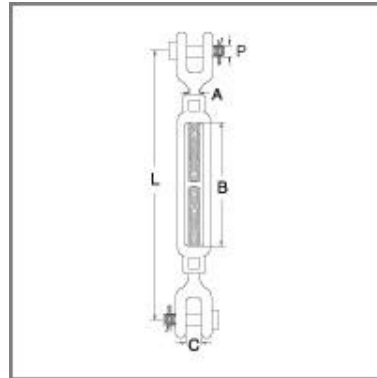

U.S. STYLE JAW & JAW TURNBUCKLE

S.S. T316

PRECISION CAST

**NEW
PRODUCT**

More size are available now

ITEM	A (Size)	B	C	P	L	WLL (lb)
311S-JJ-13150-U	1/2"	6"	0.64"	0.38"	12"	2,200
311S-JJ-13300-U	1/2"	12"	0.64"	0.38"	18"	2,200
311S-JJ-16150-U	5/8"	6"	0.75"	0.50"	13-1/2"	2,800
311S-JJ-16300-U	5/8"	12"	0.75"	0.50"	19-1/2"	2,800
311S-JJ-20150-U	3/4"	6"	1"	0.62"	15"	3,500
311S-JJ-20300-U	3/4"	12"	1"	0.62"	21"	3,500
311S-JJ-22300-U	7/8"	12"	1.20"	0.78"	21-1/2"	4,200
311S-JJ-25150-U	1"	6"	1.25"	0.88"	15-1/2"	5,500
311S-JJ-25300-U	1"	12"	1.25"	0.88"	24"	5,500