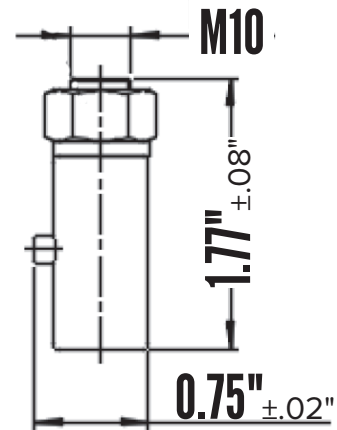

SAFETY FLAG

SPEC INFORMATION

| | |
|------------------|----------------|
| Material: | Jersey - Red |
| Finish: | Painted Orange |

MOUNTING BRACKET

SPEC INFORMATION

| | |
|------------------|-------------------|
| Material: | Steel |
| Finish: | White zinc-coated |