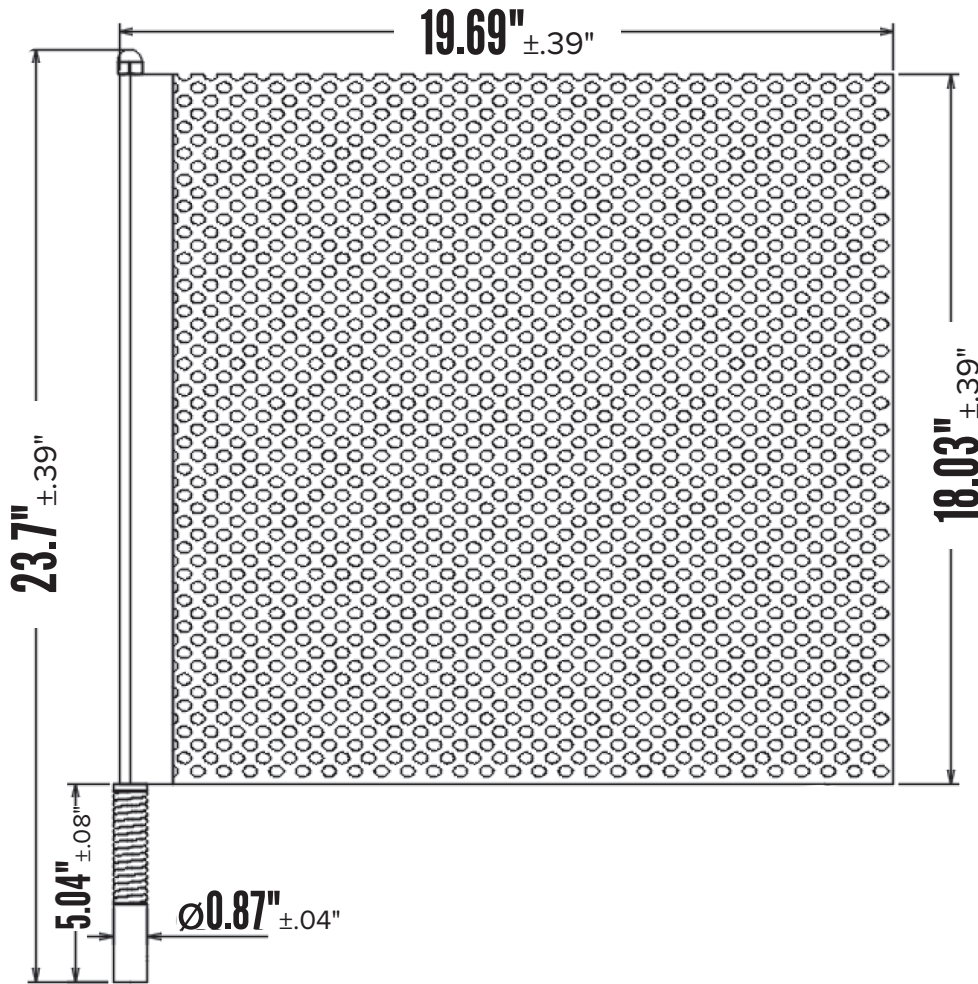

SAFETY FLAG

SPEC INFORMATION

| | |
|------------------|----------------|
| Material: | Jersey - Red |
| Finish: | Painted Orange |

MOUNTING BRACKET

SPEC INFORMATION

| | |
|------------------|-------------------|
| Material: | Steel |
| Finish: | White zinc-coated |