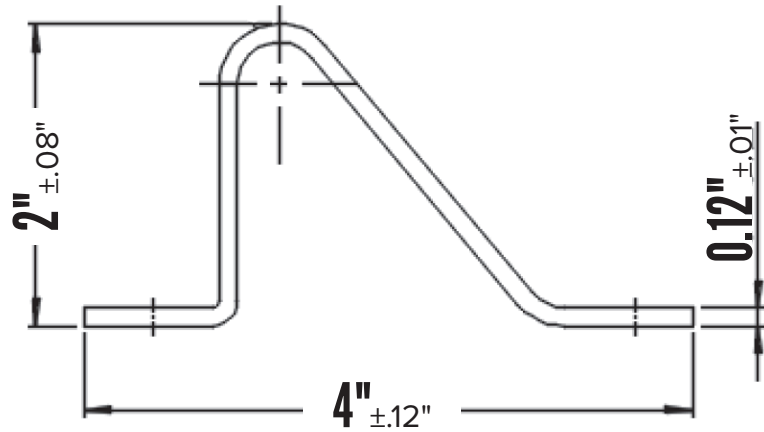

SAFETY FLAG

SPEC INFORMATION

| | |
|------------------|----------------|
| Material: | Jersey - Red |
| Finish: | Painted Orange |

MOUNTING BRACKET

SPEC INFORMATION

| | |
|------------------|-------------------|
| Material: | Steel |
| Finish: | White zinc-coated |