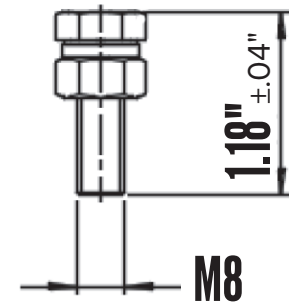

SAFETY FLAG

SPEC INFORMATION

| | |
|------------------|----------------|
| Material: | Jersey - Red |
| Finish: | Painted Orange |

MOUNTING BRACKET

SPEC INFORMATION

| | |
|------------------|-------------------|
| Material: | Steel |
| Finish: | White zinc-coated |